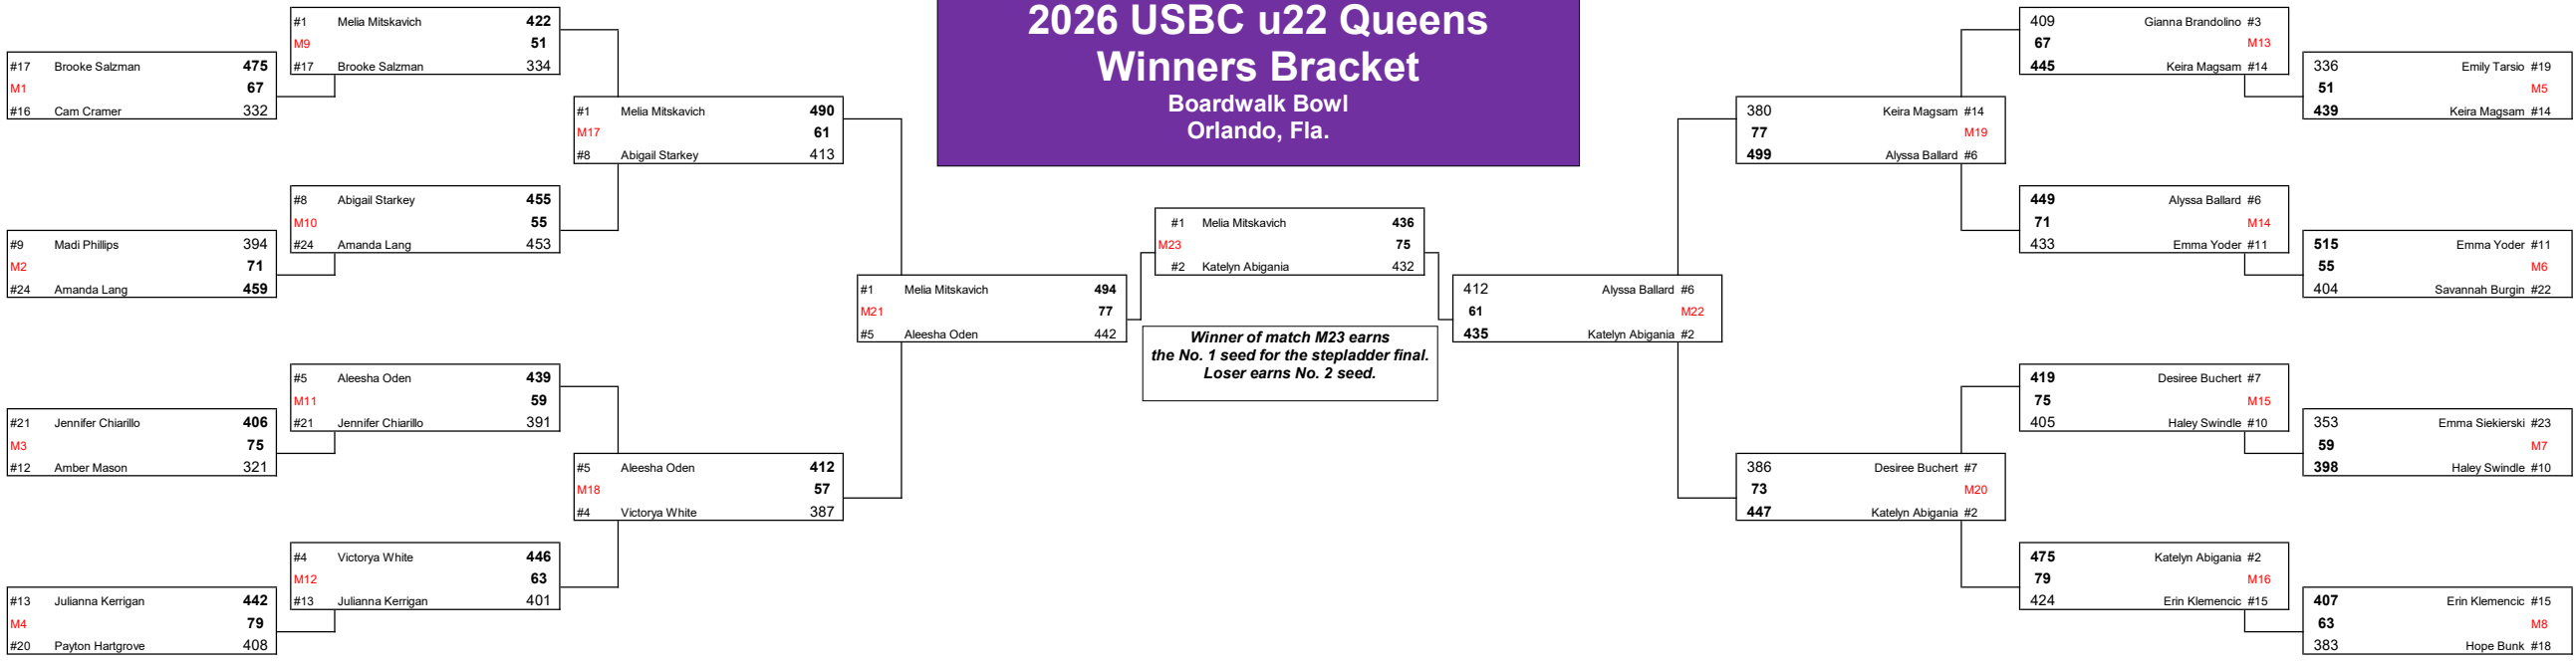

SUNDAY 10 A.M	15 MIN AFTER PREV RD	15 MIN AFTER PREV RD	MONDAY 9 A.M.	15 MIN AFTER PREV RD	MONDAY 9 A.M.	15 MIN AFTER PREV RD	15 MIN AFTER PREV RD	SUNDAY 10 A.M
---------------	----------------------	----------------------	---------------	----------------------	---------------	----------------------	----------------------	---------------

**2026 USBC u22 Queens
Winners Bracket**
Boardwalk Bowl
Orlando, Fla.

SUNDAY 10 A.M	15 MIN AFTER PREV RD	15 MIN AFTER PREV RD	MONDAY 9 A.M.	15 MIN AFTER PREV RD	MONDAY 9 A.M.	15 MIN AFTER PREV RD	15 MIN AFTER PREV RD	SUNDAY 10 A.M
---------------	----------------------	----------------------	---------------	----------------------	---------------	----------------------	----------------------	---------------